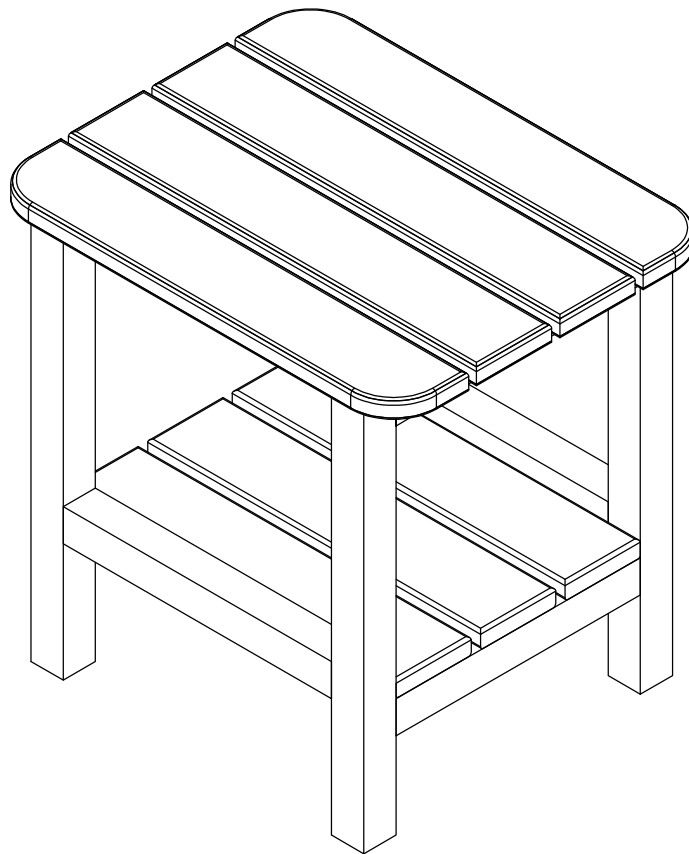

SISTER BAY

FURNITURE CO.

Care and Maintenance Instructions

Item No: MENT-1519
15" X 19" END TABLE

CARE AND MAINTENANCE

To clean your product, use mild soap and water. For heavy soil build-ups use any non-abrasive household cleaners or ask your Sales Representative about Sister Bay Furniture Cleaner.