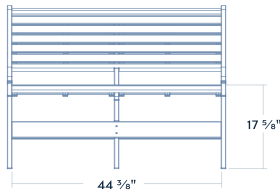

SPECIFICATIONS Average assembly time per peice 30-45 minutes

OVERALL	WIDTH	48"	SEAT	SEAT HEIGHT	17 5/8"	WEIGHT	PRODUCT	60 lbs
	DEPTH	23"		PACKAGED	65 lbs			
	HEIGHT	35"						

AVAILABLE COLORS Customize your Newport 48" Bench colors for a unique single color or two-tone solution.