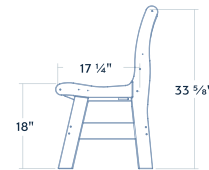

NEWPORT 48" BENCH WITH BACK

SKU 17-1-10

OVERVIEW

The Newport Bench with Back was designed to compliment our Newport Dining table or can be used on its own.

-  Low Maintenance
-  Made in the USA
-  All Season
-  7 Year Commercial Warranty, 20 Year Residential
-  Sustainable
-  Fade-Resistant Material
-  Thicker Profiles
-  Aluminum Supports

SPECIFICATIONS Average assembly time per peice 30-45 minutes

OVERALL	WIDTH	48"	SEAT	SEAT HEIGHT	17 5/8"	WEIGHT	PRODUCT	60 lbs
	DEPTH	23"		PACKAGED	65 lbs			
	HEIGHT	35"						

AVAILABLE COLORS Customize your Newport 48" Bench colors for a unique single color or two-tone solution.