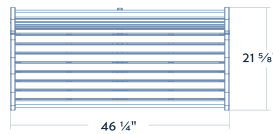

NEWPORT 48" BENCH WITH BACK

SKU 17-1-10

OVERVIEW

The Newport Bench with Back was designed to compliment our Newport Dining table or can be used on its own.

-  Low Maintenance
-  Made in the USA
-  All Season
-  7 Year Commercial Warranty, 20 Year Residential
-  Sustainable
-  Fade-Resistant Material
-  Thicker Profiles
-  Aluminum Supports

SPECIFICATIONS Average assembly time per peice 30-45 minutes

OVERALL	WIDTH	48"	SEAT	SEAT HEIGHT	17 5/8"	WEIGHT	PRODUCT	60 lbs
	DEPTH	23"		PACKAGED	65 lbs			
	HEIGHT	35"						

AVAILABLE COLORS Customize your Newport 48" Bench colors for a unique single color or two-tone solution.